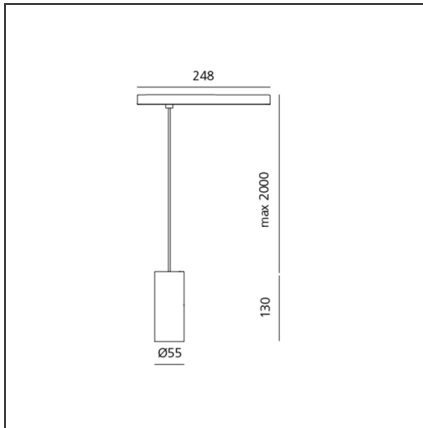

Vector Pendant Magnetic 55 - 26W 16° 4000K DALI Brushed copper

IP20  Dimmerable: 

DESIGN BY

Carlotta de Bevilacqua

DESCRIPTION

Two sizes with three different beam angles each (spot, flood, wide flood) obtained by means of refractive or hybrid optical units. Junction arm integrated in the spotlight's body to keep the barycentre aligned with the track and prevent any imbalance in possible suspension versions of the track. The junction allows 360° rotation and 90° tilting for maximum emission adjustment freedom.

TECHNICAL DRAWINGS

FEATURES

Article Code:	AP35118	Series:	Indoor, 2018 Artemide Collection
Colour:	Brushed copper		
Installation:	Projector, Suspension		
Environment:	Indoor		

DIMENSIONS

Height:	cm 13
Base Length:	cm 24.8
Inclination:	-90+90
Rotation:	cm 360
Max Height from ceiling:	cm 200

INCLUDED SOURCES

Category:	LED	Color temperature (K):	4000K
Number:	1	CRI:	90
Watt:	26W		
Type:	0		

LUMINAIRE

Watt:	26W	Delivered lumens output (lm):	1492lm
		CCT:	4000K
		CRI:	90
		Dimmable Typology:	Dali