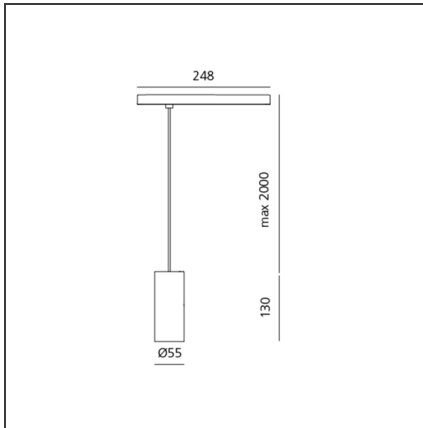

Vector Pendant Magnetic 55 - 26W 16° 4000K DALI Brushed bronze

IP20  Dimmerable: 

DESIGN BY

Carlotta de Bevilacqua

DESCRIPTION

Two sizes with three different beam angles each (spot, flood, wide flood) obtained by means of refractive or hybrid optical units. Junction arm integrated in the spotlight's body to keep the barycentre aligned with the track and prevent any imbalance in possible suspension versions of the track. The junction allows 360° rotation and 90° tilting for maximum emission adjustment freedom.

TECHNICAL DRAWINGS

FEATURES

Article Code:	AP35120	Series:	Indoor, 2018 Artemide Collection
Colour:	Brushed bronze		
Installation:	Projector, Suspension		
Environment:	Indoor		

DIMENSIONS

Height:	cm 13
Base Length:	cm 24.8
Inclination:	-90+90
Rotation:	cm 360
Max Height from ceiling:	cm 200

INCLUDED SOURCES

Category:	LED	Color temperature (K):	4000K
Number:	1	CRI:	90
Watt:	26W		
Type:	0		

LUMINAIRE

Watt:	26W	Delivered lumens output (lm):	1492lm
		CCT:	4000K
		CRI:	90
		Dimmable Typology:	Dali