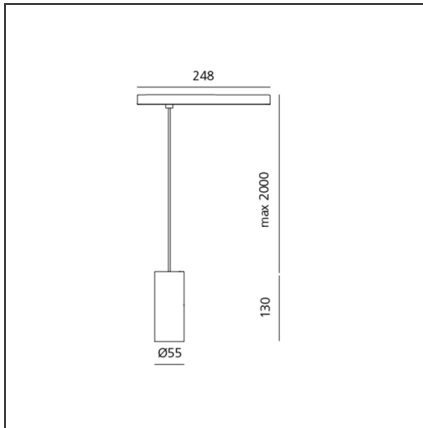

TECHNICAL DRAWINGS

FEATURES

Article Code:	AP30115	Series:	Indoor, 2018 Artemide Collection
Colour:	Brushed silver		
Installation:	Projector, Suspension		
Environment:	Indoor		

DIMENSIONS

Height:	cm 13
Base Length:	cm 24.8
Inclination:	-90+90
Rotation:	cm 360
Max Height from ceiling:	cm 200

INCLUDED SOURCES

Category:	LED	Color temperature (K):	3000K
Number:	1		
Watt:	25W		
Type:	0		
Class:	A		

LUMINAIRE

Watt:	26W	Delivered lumens output (lm):	1492lm
		CCT:	3000K
		CRI:	90
		Dimmable Typology:	Dali

Notes

For operation use only Artemide Power Supply kit.