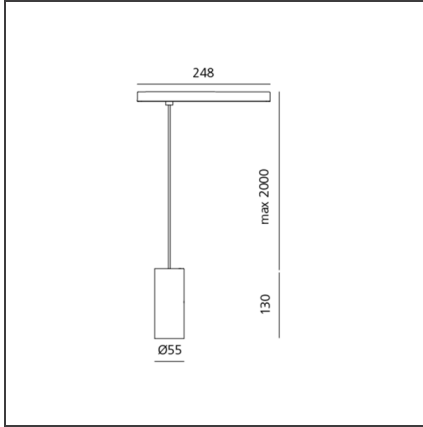

TECHNICAL DRAWINGS

FEATURES

Article Code:	AP30120	Series:	Indoor, 2018 Artemide Collection
Colour:	Brushed bronze		
Installation:	Projector, Suspension		
Environment:	Indoor		

DIMENSIONS

Height:	cm 13
Base Length:	cm 24.8
Inclination:	-90+90
Rotation:	cm 360
Max Height from ceiling:	cm 200

INCLUDED SOURCES

Category:	LED	Color temperature (K):	3000K
Number:	1		
Watt:	25W		
Type:	0		
Class:	A		

LUMINAIRE

Watt:	26W	Delivered lumens output (lm):	1492lm
		CCT:	3000K
		CRI:	90
		Dimmable Typology:	Dali

Notes

For operation use only Artemide Power Supply kit.