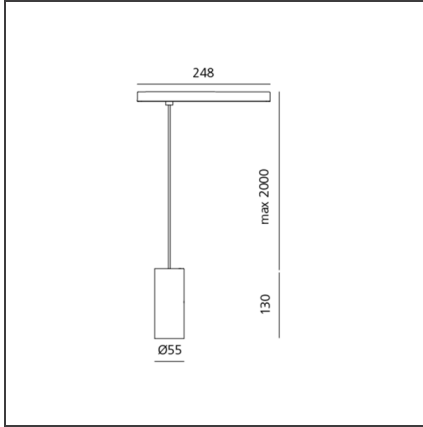

Vector Pendant Magnetic 55 - 26W 16° 2700K DALI White

IP20  Dimmerable: 

DESIGN BY

Carlotta de Bevilacqua

DESCRIPTION

Two sizes with three different beam angles each (spot, flood, wide flood) obtained by means of refractive or hybrid optical units. Junction arm integrated in the spotlight's body to keep the barycentre aligned with the track and prevent any imbalance in possible suspension versions of the track. The junction allows 360° rotation and 90° tilting for maximum emission adjustment freedom.

TECHNICAL DRAWINGS

FEATURES

Article Code:	AP31101	Series:	Indoor, 2018 Artemide Collection
Colour:	White		
Installation:	Projector, Suspension		
Environment:	Indoor		

DIMENSIONS

Height:	cm 13
Base Length:	cm 24.8
Inclination:	-90+90
Rotation:	cm 360
Max Height from ceiling:	cm 200

INCLUDED SOURCES

Category:	LED	Color temperature (K):	2700K
Number:	1	CRI:	90
Watt:	26W		
Type:	0		

LUMINAIRE

Watt:	26W	Delivered lumens output (lm):	1492lm
		CCT:	2700K
		CRI:	90
		Dimmable Typology:	Dali