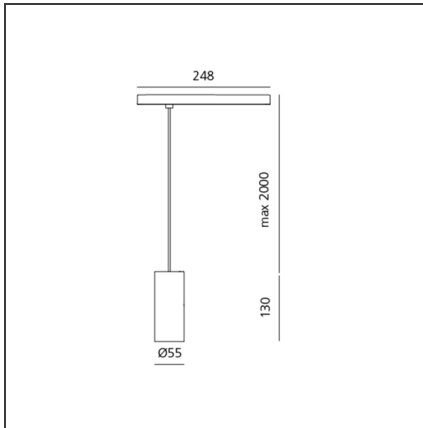

Vector Pendant Magnetic 55 - 26W 16° 2700K DALI Brushed silver

IP20  Dimmerable: 

DESIGN BY

Carlotta de Bevilacqua

DESCRIPTION

Two sizes with three different beam angles each (spot, flood, wide flood) obtained by means of refractive or hybrid optical units. Junction arm integrated in the spotlight's body to keep the barycentre aligned with the track and prevent any imbalance in possible suspension versions of the track. The junction allows 360° rotation and 90° tilting for maximum emission adjustment freedom.

TECHNICAL DRAWINGS

FEATURES

Article Code:	AP31115	Series:	Indoor, 2018 Artemide Collection
Colour:	Brushed silver		
Installation:	Projector, Suspension		
Environment:	Indoor		

DIMENSIONS

Height:	cm 13
Base Length:	cm 24.8
Inclination:	-90+90
Rotation:	cm 360
Max Height from ceiling:	cm 200

INCLUDED SOURCES

Category:	LED	Color temperature (K):	2700K
Number:	1	CRI:	90
Watt:	26W		
Type:	0		

LUMINAIRE

Watt:	26W	Delivered lumens output (lm):	1492lm
		CCT:	2700K
		CRI:	90
		Dimmable Typology:	Dali