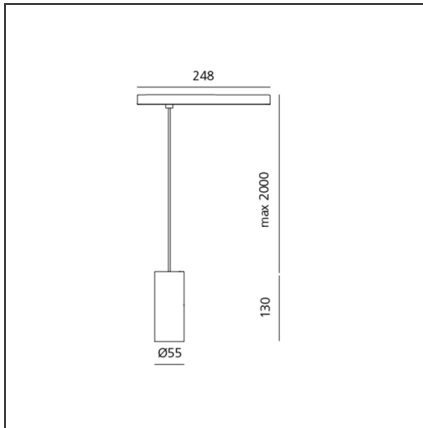

Vector Pendant Magnetic 55 - 26W 16° 2700K DALI Brushed bronze

IP20  Dimmerable: 

DESIGN BY

Carlotta de Bevilacqua

DESCRIPTION

Two sizes with three different beam angles each (spot, flood, wide flood) obtained by means of refractive or hybrid optical units. Junction arm integrated in the spotlight's body to keep the barycentre aligned with the track and prevent any imbalance in possible suspension versions of the track. The junction allows 360° rotation and 90° tilting for maximum emission adjustment freedom.

TECHNICAL DRAWINGS

FEATURES

Article Code:	AP31120	Series:	Indoor, 2018 Artemide Collection
Colour:	Brushed bronze		
Installation:	Projector, Suspension		
Environment:	Indoor		

DIMENSIONS

Height:	cm 13
Base Length:	cm 24.8
Inclination:	-90+90
Rotation:	cm 360
Max Height from ceiling:	cm 200

INCLUDED SOURCES

Category:	LED	Color temperature (K):	2700K
Number:	1	CRI:	90
Watt:	26W		
Type:	0		

LUMINAIRE

Watt:	26W	Delivered lumens output (lm):	1492lm
		CCT:	2700K
		CRI:	90
		Dimmable Typology:	Dali