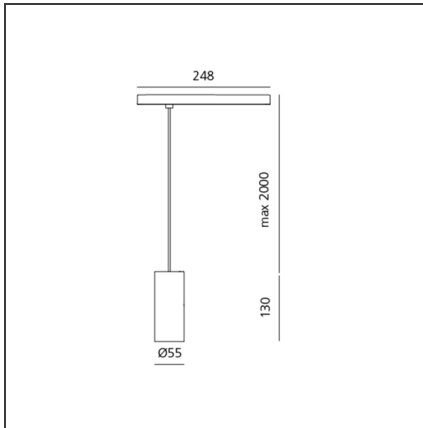

Vector Pendant Magnetic 55 - 26W 16° 2700K DALI Black

IP20  Dimmerable: 

DESIGN BY

Carlotta de Bevilacqua

DESCRIPTION

Two sizes with three different beam angles each (spot, flood, wide flood) obtained by means of refractive or hybrid optical units. Junction arm integrated in the spotlight's body to keep the barycentre aligned with the track and prevent any imbalance in possible suspension versions of the track. The junction allows 360° rotation and 90° tilting for maximum emission adjustment freedom.

TECHNICAL DRAWINGS

FEATURES

Article Code:	AP31104	Series:	Indoor, 2018 Artemide Collection
Colour:	Black		
Installation:	Projector, Suspension		
Environment:	Indoor		

DIMENSIONS

Height:	cm 13
Base Length:	cm 24.8
Inclination:	-90+90
Rotation:	cm 360
Max Height from ceiling:	cm 200

INCLUDED SOURCES

Category:	LED	Color temperature (K):	2700K
Number:	1	CRI:	90
Watt:	26W		
Type:	0		

LUMINAIRE

Watt:	26W	Delivered lumens output (lm):	1492lm
		CCT:	2700K
		CRI:	90
		Dimmable Typology:	Dali