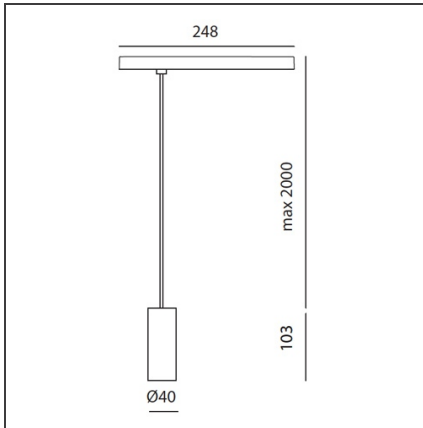

Vector Pendant Magnetic 40 - 10W 28° 4000K DALI Brushed copper

IP20  Dimmerable: 

DESIGN BY

Carlotta de Bevilacqua

DESCRIPTION

Two sizes with three different beam angles each (spot, flood, wide flood) obtained by means of refractive or hybrid optical units. Junction arm integrated in the spotlight's body to keep the barycentre aligned with the track and prevent any imbalance in possible suspension versions of the track. The junction allows 360° rotation and 90° tilting for maximum emission adjustment freedom.

TECHNICAL DRAWINGS

FEATURES

Article Code:	AP25318	Series:	Indoor, 2018 Artemide Collection
Colour:	Brushed copper		
Installation:	Projector, Suspension		
Environment:	Indoor		

DIMENSIONS

Height:	cm 10,3
Base Length:	cm 24,8
Inclination:	-90+90
Rotation:	cm 360
Max Height from ceiling:	cm 200

INCLUDED SOURCES

Category:	LED	Color temperature (K):	4000K
Number:	1	CRI:	90
Watt:	10W		
Type:	0		

LUMINAIRE

Watt:	10W	Delivered lumens output (lm):	528lm
		CCT:	4000K
		CRI:	90
		Dimmable Typology:	Dali