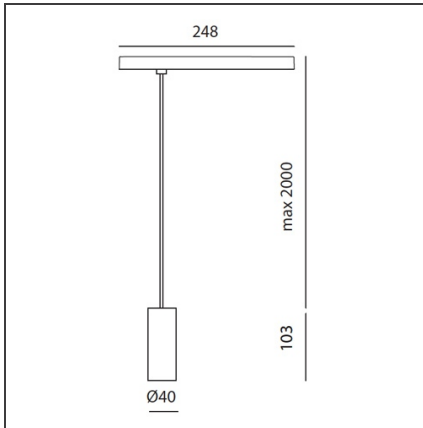

Vector Pendant Magnetic 40 - 10W 28° 4000K DALI Black

IP20  Dimmerable: 

DESIGN BY

Carlotta de Bevilacqua

DESCRIPTION

Two sizes with three different beam angles each (spot, flood, wide flood) obtained by means of refractive or hybrid optical units. Junction arm integrated in the spotlight's body to keep the barycentre aligned with the track and prevent any imbalance in possible suspension versions of the track. The junction allows 360° rotation and 90° tilting for maximum emission adjustment freedom.

TECHNICAL DRAWINGS

FEATURES

Article Code:	AP25304	Series:	Indoor, 2018 Artemide Collection
Colour:	Black		
Installation:	Projector, Suspension		
Environment:	Indoor		

DIMENSIONS

Height:	cm 10,3
Base Length:	cm 24,8
Inclination:	-90+90
Rotation:	cm 360
Max Height from ceiling:	cm 200

INCLUDED SOURCES

Category:	LED	Color temperature (K):	4000K
Number:	1	CRI:	90
Watt:	10W		
Type:	0		

LUMINAIRE

Watt:	10W	Delivered lumens output (lm):	528lm
		CCT:	4000K
		CRI:	90
		Dimmable Typology:	Dali