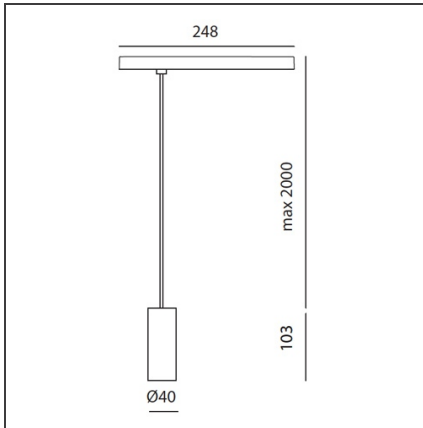

Vector Pendant Magnetic 40 - 10W 28° 3000K DALI White

IP20  Dimmerable: 

DESIGN BY

Carlotta de Bevilacqua

DESCRIPTION

Two sizes with three different beam angles each (spot, flood, wide flood) obtained by means of refractive or hybrid optical units. Junction arm integrated in the spotlight's body to keep the barycentre aligned with the track and prevent any imbalance in possible suspension versions of the track. The junction allows 360° rotation and 90° tilting for maximum emission adjustment freedom.

TECHNICAL DRAWINGS

FEATURES

Article Code:	AP20301	Series:	Indoor, 2018 Artemide Collection
Colour:	White		
Installation:	Projector, Suspension		
Environment:	Indoor		

DIMENSIONS

Height:	cm 10,3
Base Length:	cm 24,8
Inclination:	-90+90
Rotation:	cm 360
Max Height from ceiling:	cm 200

INCLUDED SOURCES

Category:	LED	Color temperature (K):	3000K
Number:	1	Color Tolerance:	MacAdam 3SDCM
Watt:	10W	Service Life:	L70 (6K) 50000h
Type:	0		
Class:	A		

LUMINAIRE

Watt:	10W	Delivered lumens output (lm):	528lm
		CCT:	3000K
		CRI:	90
		Dimmable Typology:	Dali