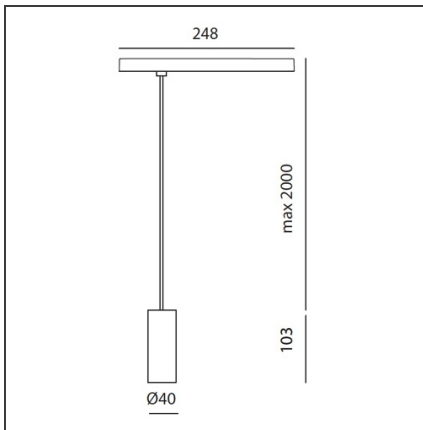

Vector Pendant Magnetic 40 - 10W 28° 2700K DALI Brushed bronze

IP20  Dimmerable: 

DESIGN BY

Carlotta de Bevilacqua

DESCRIPTION

Two sizes with three different beam angles each (spot, flood, wide flood) obtained by means of refractive or hybrid optical units. Junction arm integrated in the spotlight's body to keep the barycentre aligned with the track and prevent any imbalance in possible suspension versions of the track. The junction allows 360° rotation and 90° tilting for maximum emission adjustment freedom.

TECHNICAL DRAWINGS

FEATURES

Article Code:	AP21320	Series:	Indoor, 2018 Artemide Collection
Colour:	Brushed bronze		
Installation:	Projector, Suspension		
Environment:	Indoor		

DIMENSIONS

Height:	cm 10,3
Base Length:	cm 24,8
Inclination:	-90+90
Rotation:	cm 360
Max Height from ceiling:	cm 200

INCLUDED SOURCES

Category:	LED	Color temperature (K):	2700K
Number:	1	CRI:	90
Watt:	10W		
Type:	0		

LUMINAIRE

Watt:	10W	Delivered lumens output (lm):	528lm
		CCT:	2700K
		CRI:	90
		Dimmable Typology:	Dali