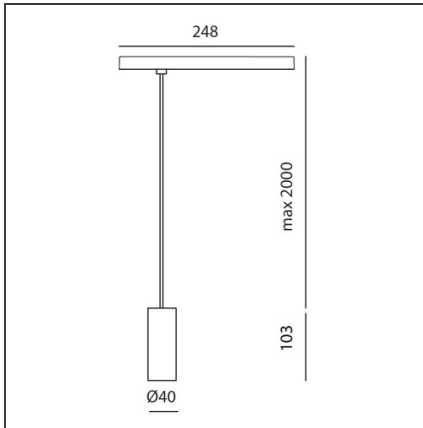

Vector Pendant Magnetic 40 - 10W 20° 4000K DALI Brushed copper

IP20  Dimmerable: 

DESIGN BY

Carlotta de Bevilacqua

DESCRIPTION

Two sizes with three different beam angles each (spot, flood, wide flood) obtained by means of refractive or hybrid optical units. Junction arm integrated in the spotlight's body to keep the barycentre aligned with the track and prevent any imbalance in possible suspension versions of the track. The junction allows 360° rotation and 90° tilting for maximum emission adjustment freedom.

TECHNICAL DRAWINGS

FEATURES

Article Code:	AP25218	Series:	Indoor, 2018 Artemide Collection
Colour:	Brushed copper		
Installation:	Projector, Suspension		
Environment:	Indoor		

DIMENSIONS

Height:	cm 10,3
Base Length:	cm 24,8
Inclination:	-90+90
Rotation:	cm 360
Max Height from ceiling:	cm 200

INCLUDED SOURCES

Category:	LED	Color temperature (K):	4000K
Number:	1	CRI:	90
Watt:	10W		
Type:	0		

LUMINAIRE

Watt:	10W	Delivered lumens output (lm):	584lm
		CCT:	4000K
		CRI:	90
		Dimmable Typology:	Dali