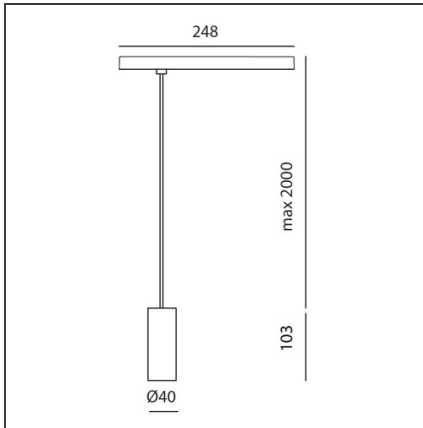

Vector Pendant Magnetic 40 - 10W 20° 4000K DALI Brushed bronze

IP20  Dimmerable: 

DESIGN BY

Carlotta de Bevilacqua

DESCRIPTION

Two sizes with three different beam angles each (spot, flood, wide flood) obtained by means of refractive or hybrid optical units. Junction arm integrated in the spotlight's body to keep the barycentre aligned with the track and prevent any imbalance in possible suspension versions of the track. The junction allows 360° rotation and 90° tilting for maximum emission adjustment freedom.

TECHNICAL DRAWINGS

FEATURES

Article Code:	AP25220	Series:	Indoor, 2018 Artemide Collection
Colour:	Brushed bronze		
Installation:	Projector, Suspension		
Environment:	Indoor		

DIMENSIONS

Height:	cm 10,3
Base Length:	cm 24,8
Inclination:	-90+90
Rotation:	cm 360
Max Height from ceiling:	cm 200

INCLUDED SOURCES

Category:	LED	Color temperature (K):	4000K
Number:	1	CRI:	90
Watt:	10W		
Type:	0		

LUMINAIRE

Watt:	10W	Delivered lumens output (lm):	584lm
		CCT:	4000K
		CRI:	90
		Dimmable Typology:	Dali