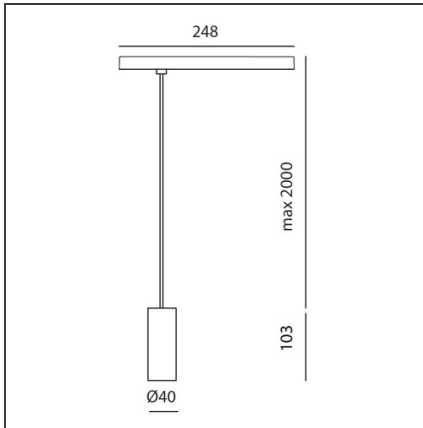

Vector Pendant Magnetic 40 - 10W 20° 3000K DALI White

IP20  Dimmerable: 

DESIGN BY

Carlotta de Bevilacqua

DESCRIPTION

Two sizes with three different beam angles each (spot, flood, wide flood) obtained by means of refractive or hybrid optical units. Junction arm integrated in the spotlight's body to keep the barycentre aligned with the track and prevent any imbalance in possible suspension versions of the track. The junction allows 360° rotation and 90° tilting for maximum emission adjustment freedom.

TECHNICAL DRAWINGS

FEATURES

Article Code:	AP20201	Series:	Indoor, 2018 Artemide Collection
Colour:	White		
Installation:	Projector, Suspension		
Environment:	Indoor		

DIMENSIONS

Height:	cm 10,3
Base Length:	cm 24,8
Inclination:	-90+90
Rotation:	cm 360
Max Height from ceiling:	cm 200

INCLUDED SOURCES

Category:	LED	Color temperature (K):	3000K
Number:	1	Color Tolerance:	MacAdam 3SDCM
Watt:	10W	Service Life:	L70 (6K) 50000h
Type:	0		
Class:	A		

LUMINAIRE

Watt:	10W	Delivered lumens output (lm):	584lm
		CCT:	3000K
		CRI:	90
		Dimmable Typology:	Dali