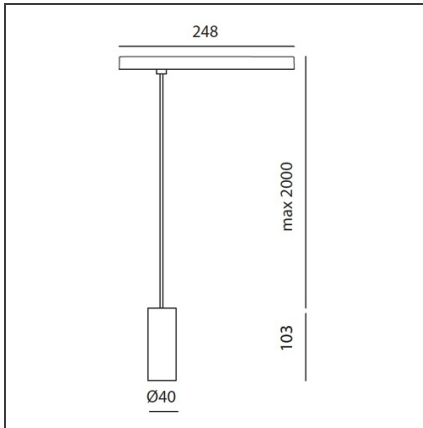

Vector Pendant Magnetic 40 - 10W 20° 3000K DALI Brushed bronze

IP20  Dimmerable: 

DESIGN BY

Carlotta de Bevilacqua

DESCRIPTION

Two sizes with three different beam angles each (spot, flood, wide flood) obtained by means of refractive or hybrid optical units. Junction arm integrated in the spotlight's body to keep the barycentre aligned with the track and prevent any imbalance in possible suspension versions of the track. The junction allows 360° rotation and 90° tilting for maximum emission adjustment freedom.

TECHNICAL DRAWINGS

FEATURES

Article Code:	AP20220	Series:	Indoor, 2018 Artemide Collection
Colour:	Brushed bronze		
Installation:	Projector, Suspension		
Environment:	Indoor		

DIMENSIONS

Height:	cm 10,3
Base Length:	cm 24,8
Inclination:	-90+90
Rotation:	cm 360
Max Height from ceiling:	cm 200

INCLUDED SOURCES

Category:	LED	Color temperature (K):	3000K
Number:	1	Color Tolerance:	MacAdam 3SDCM
Watt:	10W	Service Life:	L70 (6K) 50000h
Type:	0		
Class:	A		

LUMINAIRE

Watt:	10W	Delivered lumens output (lm):	584lm
		CCT:	3000K
		CRI:	90
		Dimmable Typology:	Dali