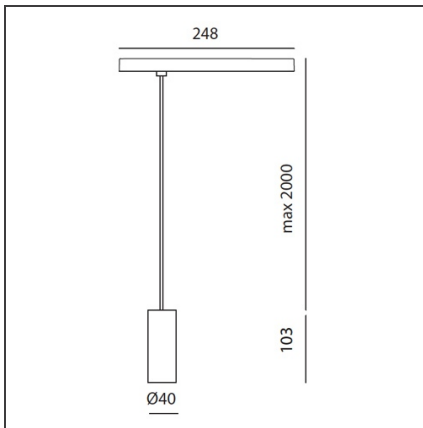

Vector Pendant Magnetic 40 - 10W 20° 2700K DALI White

IP20  Dimmerable: 

DESIGN BY

Carlotta de Bevilacqua

DESCRIPTION

Two sizes with three different beam angles each (spot, flood, wide flood) obtained by means of refractive or hybrid optical units. Junction arm integrated in the spotlight's body to keep the barycentre aligned with the track and prevent any imbalance in possible suspension versions of the track. The junction allows 360° rotation and 90° tilting for maximum emission adjustment freedom.

TECHNICAL DRAWINGS

FEATURES

Article Code:	AP21201	Series:	Indoor, 2018 Artemide Collection
Colour:	White		
Installation:	Projector, Suspension		
Environment:	Indoor		

DIMENSIONS

Height:	cm 10,3
Base Length:	cm 24,8
Inclination:	-90+90
Rotation:	cm 360
Max Height from ceiling:	cm 200

INCLUDED SOURCES

Category:	LED	Color temperature (K):	2700K
Number:	1	CRI:	90
Watt:	10W		
Type:	0		

LUMINAIRE

Watt:	10W	Delivered lumens output (lm):	584lm
		CCT:	2700K
		CRI:	90
		Dimmable Typology:	Dali