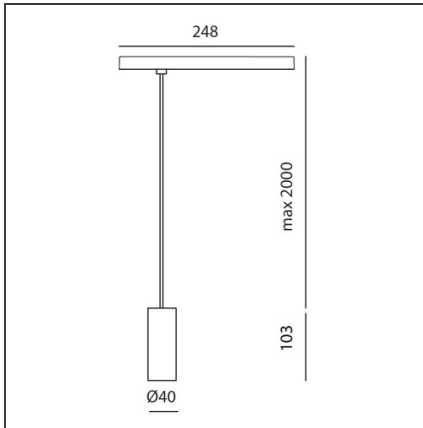

Vector Pendant Magnetic 40 - 10W 20° 2700K DALI Brushed bronze

IP20  Dimmerable: 

DESIGN BY

Carlotta de Bevilacqua

DESCRIPTION

Two sizes with three different beam angles each (spot, flood, wide flood) obtained by means of refractive or hybrid optical units. Junction arm integrated in the spotlight's body to keep the barycentre aligned with the track and prevent any imbalance in possible suspension versions of the track. The junction allows 360° rotation and 90° tilting for maximum emission adjustment freedom.

TECHNICAL DRAWINGS

FEATURES

Article Code:	AP21220	Series:	Indoor, 2018 Artemide Collection
Colour:	Brushed bronze		
Installation:	Projector, Suspension		
Environment:	Indoor		

DIMENSIONS

Height:	cm 10,3
Base Length:	cm 24,8
Inclination:	-90+90
Rotation:	cm 360
Max Height from ceiling:	cm 200

INCLUDED SOURCES

Category:	LED	Color temperature (K):	2700K
Number:	1	CRI:	90
Watt:	10W		
Type:	0		

LUMINAIRE

Watt:	10W	Delivered lumens output (lm):	584lm
		CCT:	2700K
		CRI:	90
		Dimmable Typology:	Dali