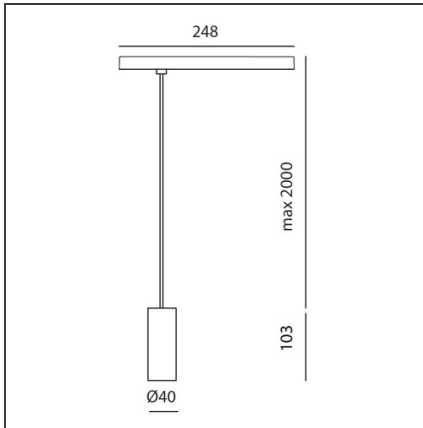

Vector Pendant Magnetic 40 - 10W 13° 4000K DALI White

IP20  Dimmerable: 

DESIGN BY

Carlotta de Bevilacqua

DESCRIPTION

Two sizes with three different beam angles each (spot, flood, wide flood) obtained by means of refractive or hybrid optical units. Junction arm integrated in the spotlight's body to keep the barycentre aligned with the track and prevent any imbalance in possible suspension versions of the track. The junction allows 360° rotation and 90° tilting for maximum emission adjustment freedom.

TECHNICAL DRAWINGS

FEATURES

Article Code:	AP25101	Series:	Indoor, 2018 Artemide Collection
Colour:	White		
Installation:	Projector, Suspension		
Environment:	Indoor		

DIMENSIONS

Height:	cm 10,3
Base Length:	cm 24,8
Inclination:	-90+90
Rotation:	cm 360
Max Height from ceiling:	cm 200

INCLUDED SOURCES

Category:	LED	Color temperature (K):	4000K
Number:	1	CRI:	90
Watt:	10W		
Type:	0		

LUMINAIRE

Watt:	10W	Delivered lumens output (lm):	540lm
		CCT:	4000K
		CRI:	90
		Dimmable Typology:	Dali