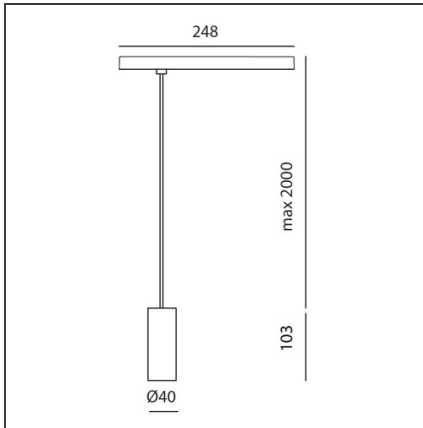

TECHNICAL DRAWINGS

FEATURES

Article Code:	AP25115	Series:	Indoor, 2018 Artemide Collection
Colour:	Brushed silver		
Installation:	Projector, Suspension		
Environment:	Indoor		

DIMENSIONS

Height:	cm 10,3
Base Length:	cm 24,8
Inclination:	-90+90
Rotation:	cm 360
Max Height from ceiling:	cm 200

INCLUDED SOURCES

Category:	LED	Color temperature (K):	4000K
Number:	1	CRI:	90
Watt:	10W		
Type:	0		

LUMINAIRE

Watt:	10W	Delivered lumens output (lm):	540lm
		CCT:	4000K
		CRI:	90
		Dimmable Typology:	Dali

Notes

For operation use only Artemide Power Supply kit.