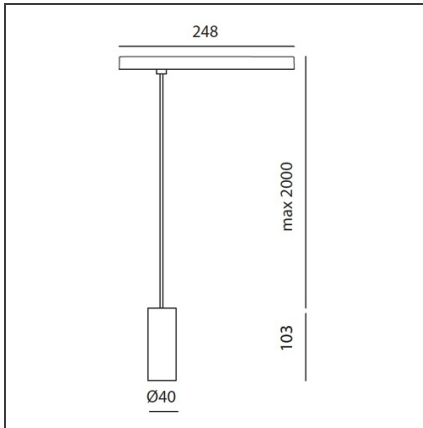

Vector Pendant Magnetic 40 - 10W 13° 3000K DALI White

IP20  Dimmerable: 

DESIGN BY

Carlotta de Bevilacqua

DESCRIPTION

Two sizes with three different beam angles each (spot, flood, wide flood) obtained by means of refractive or hybrid optical units. Junction arm integrated in the spotlight's body to keep the barycentre aligned with the track and prevent any imbalance in possible suspension versions of the track. The junction allows 360° rotation and 90° tilting for maximum emission adjustment freedom.

TECHNICAL DRAWINGS

FEATURES

Article Code:	AP20101	Series:	Indoor, 2018 Artemide Collection
Colour:	White		
Installation:	Projector, Suspension		
Environment:	Indoor		

DIMENSIONS

Height:	cm 10.3
Base Length:	cm 24.8
Inclination:	-90+90
Rotation:	cm 360
Max Height from ceiling:	cm 200

INCLUDED SOURCES

Category:	LED	Color temperature (K):	3000K
Number:	1	Color Tolerance:	MacAdam 3SDCM
Watt:	10W	Service Life:	L70 (6K) 50000h
Type:	0		
Class:	A		

LUMINAIRE

Watt:	10W	Delivered lumens output (lm):	540lm
		CCT:	3000K
		CRI:	90
		Dimmable Typology:	Dali