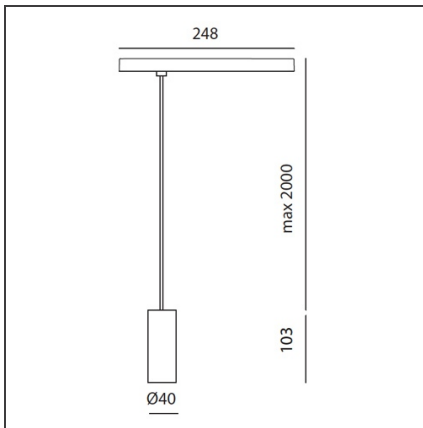

Vector Pendant Magnetic 40 - 10W 13° 3000K DALI Brushed bronze

IP20  Dimmerable: 

DESIGN BY

Carlotta de Bevilacqua

DESCRIPTION

Two sizes with three different beam angles each (spot, flood, wide flood) obtained by means of refractive or hybrid optical units. Junction arm integrated in the spotlight's body to keep the barycentre aligned with the track and prevent any imbalance in possible suspension versions of the track. The junction allows 360° rotation and 90° tilting for maximum emission adjustment freedom.

TECHNICAL DRAWINGS

FEATURES

Article Code:	AP20120	Series:	Indoor, 2018 Artemide Collection
Colour:	Brushed bronze		
Installation:	Projector, Suspension		
Environment:	Indoor		

DIMENSIONS

Height:	cm 10,3
Base Length:	cm 24,8
Inclination:	-90+90
Rotation:	cm 360
Max Height from ceiling:	cm 200

INCLUDED SOURCES

Category:	LED	Color temperature (K):	3000K
Number:	1	Color Tolerance:	MacAdam 3SDCM
Watt:	10W	Service Life:	L70 (6K) 50000h
Type:	0		
Class:	A		

LUMINAIRE

Watt:	10W	Delivered lumens output (lm):	540lm
		CCT:	3000K
		CRI:	90
		Dimmable Typology:	Dali