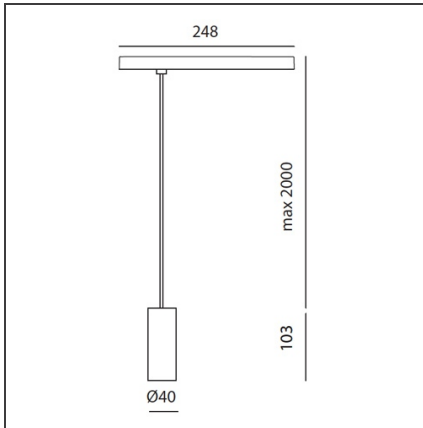

Vector Pendant Magnetic 40 - 10W 13° 2700K DALI White

IP20  Dimmerable: 

DESIGN BY

Carlotta de Bevilacqua

DESCRIPTION

Two sizes with three different beam angles each (spot, flood, wide flood) obtained by means of refractive or hybrid optical units. Junction arm integrated in the spotlight's body to keep the barycentre aligned with the track and prevent any imbalance in possible suspension versions of the track. The junction allows 360° rotation and 90° tilting for maximum emission adjustment freedom.

TECHNICAL DRAWINGS

FEATURES

Article Code:	AP21101	Series:	Indoor, 2018 Artemide Collection
Colour:	White		
Installation:	Projector, Suspension		
Environment:	Indoor		

DIMENSIONS

Height:	cm 10,3
Base Length:	cm 24,8
Inclination:	-90+90
Rotation:	cm 360
Max Height from ceiling:	cm 200

INCLUDED SOURCES

Category:	LED	Color temperature (K):	2700K
Number:	1	CRI:	90
Watt:	10W		
Type:	0		

LUMINAIRE

Watt:	10W	Delivered lumens output (lm):	540lm
		CCT:	2700K
		CRI:	90
		Dimmable Typology:	Dali