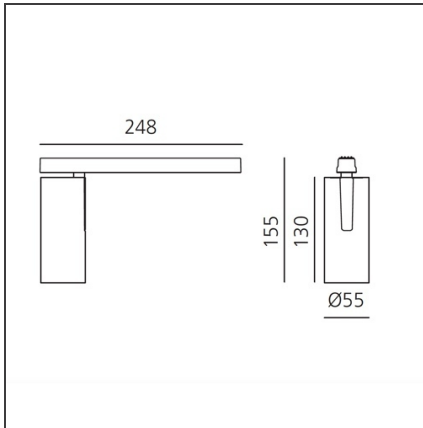

TECHNICAL DRAWINGS

FEATURES

Article Code:	AP15401	Series:	Indoor, 2018 Artemide Collection
Colour:	White		
Installation:	Track, Projector		
Environment:	Indoor		

DIMENSIONS

Height:	cm 15.5
Weight:	kg 0.5
Base Length:	cm 24.8
Inclination:	-90+90
Rotation:	cm 360

INCLUDED SOURCES

Category:	LED	Color temperature (K):	4000K
Number:	1	Color Tolerance:	MacAdam 3SDCM
Watt:	23W	CRI:	90
Type:	0	Service Life:	L70 (6K) 50000h

LUMINAIRE

Watt:	23W	Delivered lumens output (lm):	1178lm
		CCT:	4000K
		CRI:	90
		Dimmable Typology:	Dali

Notes

For operation use only Artemide Power Supply kit.