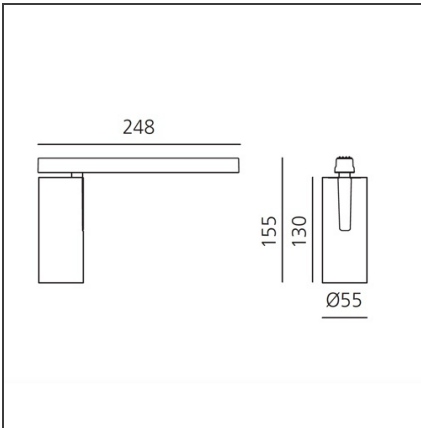

TECHNICAL DRAWINGS

FEATURES

Article Code:	AP15415	Series:	Indoor, 2018 Artemide Collection
Colour:	Brushed silver		
Installation:	Track, Projector		
Environment:	Indoor		

DIMENSIONS

Height:	cm 15.5
Weight:	kg 0.5
Base Length:	cm 24.8
Inclination:	-90+90
Rotation:	cm 360

INCLUDED SOURCES

Category:	LED	Color temperature (K):	4000K
Number:	1	Color Tolerance:	MacAdam 3SDCM
Watt:	23W	CRI:	90
Type:	0	Service Life:	L70 (6K) 50000h

LUMINAIRE

Watt:	23W	Delivered lumens output (lm):	1178lm
		CCT:	4000K
		CRI:	90
		Dimmable Typology:	Dali

Notes

For operation use only Artemide Power Supply kit.