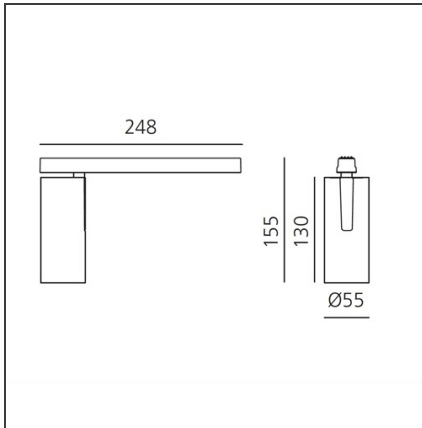

Vector Magnetic 55 zoom - 23W 4000K DALI Brushed copper

IP20   Dimmerable: +  -

DESIGN BY

Carlotta de Bevilacqua

DESCRIPTION

Two sizes with three different beam angles each (spot, flood, wide flood) obtained by means of refractive or hybrid optical units. Junction arm integrated in the spotlight's body to keep the barycentre aligned with the track and prevent any imbalance in possible suspension versions of the track. The junction allows 360° rotation and 90° tilting for maximum emission adjustment freedom.

TECHNICAL DRAWINGS

FEATURES

Article Code:	AP15418	Series:	Indoor, 2018 Artemide Collection
Colour:	Brushed copper		
Installation:	Track, Projector		
Environment:	Indoor		

DIMENSIONS

Height:	cm 15.5
Weight:	kg 0.5
Base Length:	cm 24.8
Inclination:	-90+90
Rotation:	cm 360