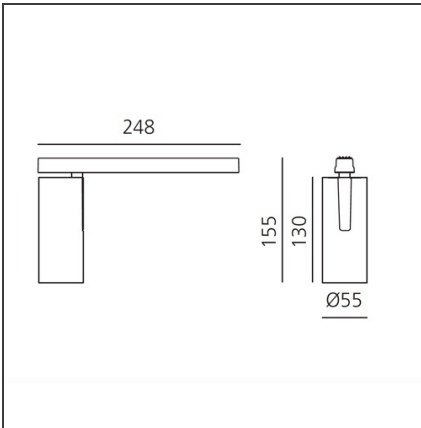

Vector Magnetic 55 zoom - 23W 4000K DALI Brushed bronze

IP20   Dimmerable: +  -

DESIGN BY

Carlotta de Bevilacqua

DESCRIPTION

Two sizes with three different beam angles each (spot, flood, wide flood) obtained by means of refractive or hybrid optical units. Junction arm integrated in the spotlight's body to keep the barycentre aligned with the track and prevent any imbalance in possible suspension versions of the track. The junction allows 360° rotation and 90° tilting for maximum emission adjustment freedom.

TECHNICAL DRAWINGS

FEATURES

Article Code:	AP15420	Series:	Indoor, 2018 Artemide Collection
Colour:	Brushed bronze		
Installation:	Track, Projector		
Environment:	Indoor		

DIMENSIONS

Height:	cm 15.5
Weight:	kg 0.5
Base Length:	cm 24.8
Inclination:	-90+90
Rotation:	cm 360