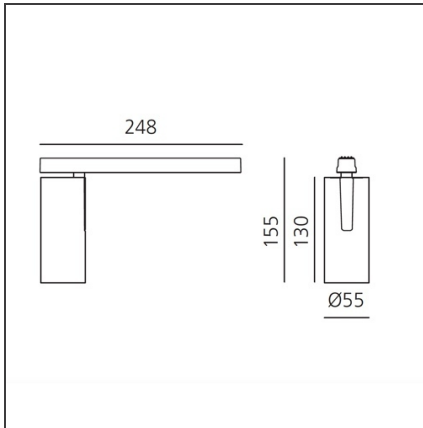

Vector Magnetic 55 zoom - 23W 3000K DALI White

IP20   Dimmerable: +  -

DESIGN BY

Carlotta de Bevilacqua

DESCRIPTION

Two sizes with three different beam angles each (spot, flood, wide flood) obtained by means of refractive or hybrid optical units. Junction arm integrated in the spotlight's body to keep the barycentre aligned with the track and prevent any imbalance in possible suspension versions of the track. The junction allows 360° rotation and 90° tilting for maximum emission adjustment freedom.

TECHNICAL DRAWINGS

FEATURES

Article Code:	AP10401	Series:	Indoor, 2018 Artemide Collection
Colour:	White		
Installation:	Projector, Track		
Environment:	Indoor		

DIMENSIONS

Height:	cm 15.5
Weight:	kg 0.5
Base Length:	cm 24.8
Inclination:	-90+90
Rotation:	cm 360