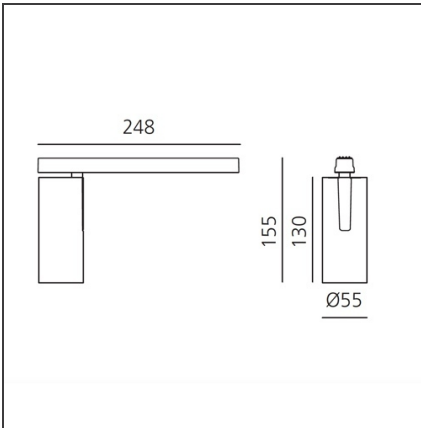

TECHNICAL DRAWINGS

FEATURES

Article Code:	AP10415	Series:	Indoor, 2018 Artemide Collection
Colour:	Brushed silver		
Installation:	Projector, Track		
Environment:	Indoor		

DIMENSIONS

Height:	cm 15.5
Weight:	kg 0.5
Base Length:	cm 24.8
Inclination:	-90+90
Rotation:	cm 360

INCLUDED SOURCES

Category:	LED	Color temperature (K):	3000K
Number:	1	Color Tolerance:	MacAdam 3SDCM
Watt:	23W	CRI:	90
Type:	0	Service Life:	L70 (6K) 50000h

LUMINAIRE

Watt:	23W	Delivered lumens output (lm):	660lm - 1137lm
		CCT:	3000K
		Efficiency:	31%
		Efficacy:	28.68lm/W
		CRI:	90
		Dimmable Typology:	Dali

Notes

For operation use only Artemide Power Supply kit.