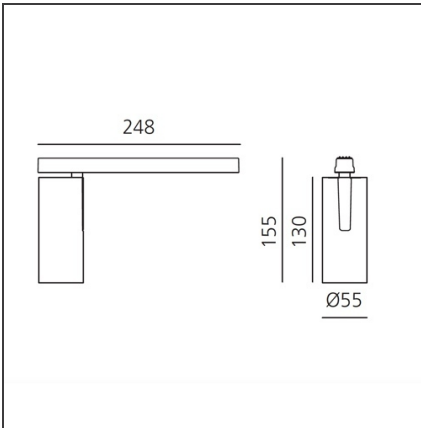

Vector Magnetic 55 zoom - 23W 3000K DALI Brushed copper

IP20   Dimmerable: +  -

DESIGN BY

Carlotta de Bevilacqua

DESCRIPTION

Two sizes with three different beam angles each (spot, flood, wide flood) obtained by means of refractive or hybrid optical units. Junction arm integrated in the spotlight's body to keep the barycentre aligned with the track and prevent any imbalance in possible suspension versions of the track. The junction allows 360° rotation and 90° tilting for maximum emission adjustment freedom.

TECHNICAL DRAWINGS

FEATURES

Article Code:	AP10418	Series:	Indoor, 2018 Artemide Collection
Colour:	Brushed copper		
Installation:	Projector, Track		
Environment:	Indoor		

DIMENSIONS

Height:	cm 15.5
Weight:	kg 0.5
Base Length:	cm 24.8
Inclination:	-90+90
Rotation:	cm 360