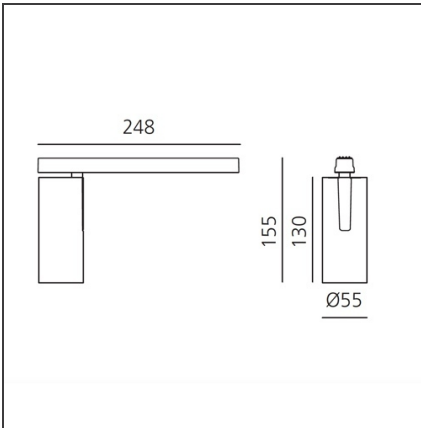

Vector Magnetic 55 zoom - 23W 3000K DALI Black

IP20   Dimmerable: +  -

DESIGN BY

Carlotta de Bevilacqua

DESCRIPTION

Two sizes with three different beam angles each (spot, flood, wide flood) obtained by means of refractive or hybrid optical units. Junction arm integrated in the spotlight's body to keep the barycentre aligned with the track and prevent any imbalance in possible suspension versions of the track. The junction allows 360° rotation and 90° tilting for maximum emission adjustment freedom.

TECHNICAL DRAWINGS

FEATURES

Article Code:	AP10404	Series:	Indoor, 2018 Artemide Collection
Colour:	Black		
Installation:	Track, Projector		
Environment:	Indoor		

DIMENSIONS

Height:	cm 15.5
Weight:	kg 0.5
Base Length:	cm 24.8
Inclination:	-90+90
Rotation:	cm 360