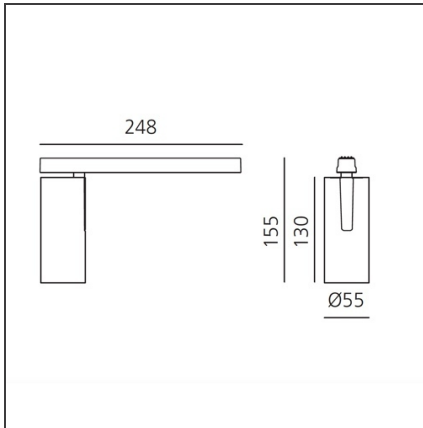

Vector Magnetic 55 zoom - 23W 2700K DALI White

IP20   Dimmerable: +  -

DESIGN BY

Carlotta de Bevilacqua

DESCRIPTION

Two sizes with three different beam angles each (spot, flood, wide flood) obtained by means of refractive or hybrid optical units. Junction arm integrated in the spotlight's body to keep the barycentre aligned with the track and prevent any imbalance in possible suspension versions of the track. The junction allows 360° rotation and 90° tilting for maximum emission adjustment freedom.

TECHNICAL DRAWINGS

FEATURES

Article Code:	AP11401	Series:	Indoor, 2018 Artemide Collection
Colour:	White		
Installation:	Track, Projector		
Environment:	Indoor		

DIMENSIONS

Height:	cm 15.5
Weight:	kg 0.5
Base Length:	cm 24.8
Inclination:	-90+90
Rotation:	cm 360