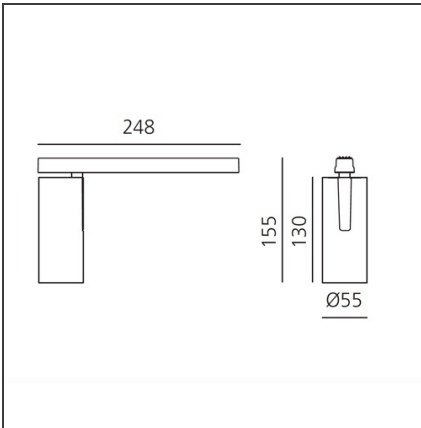

TECHNICAL DRAWINGS

FEATURES

Article Code:	AP11415	Series:	Indoor, 2018 Artemide Collection
Colour:	Brushed silver		
Installation:	Track, Projector		
Environment:	Indoor		

DIMENSIONS

Height:	cm 15.5
Weight:	kg 0.5
Base Length:	cm 24.8
Inclination:	-90+90
Rotation:	cm 360

INCLUDED SOURCES

Category:	LED	Color temperature (K):	2700K
Number:	1	Color Tolerance:	MacAdam 3SDCM
Watt:	23W	CRI:	90
Type:	0	Service Life:	L70 (6K) 50000h

LUMINAIRE

Watt:	23W	Delivered lumens output (lm):	1093lm
		CCT:	2700K
		CRI:	90
		Dimmable Typology:	Dali

Notes

For operation use only Artemide Power Supply kit.