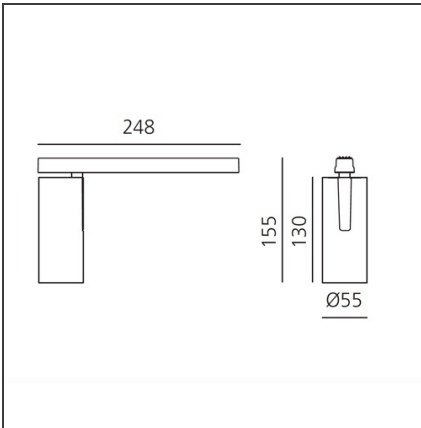

Vector Magnetic 55 zoom - 23W 2700K DALI Brushed copper

IP20   Dimmerable: + - 

DESIGN BY

Carlotta de Bevilacqua

DESCRIPTION

Two sizes with three different beam angles each (spot, flood, wide flood) obtained by means of refractive or hybrid optical units. Junction arm integrated in the spotlight's body to keep the barycentre aligned with the track and prevent any imbalance in possible suspension versions of the track. The junction allows 360° rotation and 90° tilting for maximum emission adjustment freedom.

TECHNICAL DRAWINGS

FEATURES

Article Code:	AP11418	Series:	Indoor, 2018 Artemide Collection
Colour:	Brushed copper		
Installation:	Track, Projector		
Environment:	Indoor		

DIMENSIONS

Height:	cm 15.5
Weight:	kg 0.5
Base Length:	cm 24.8
Inclination:	-90+90
Rotation:	cm 360