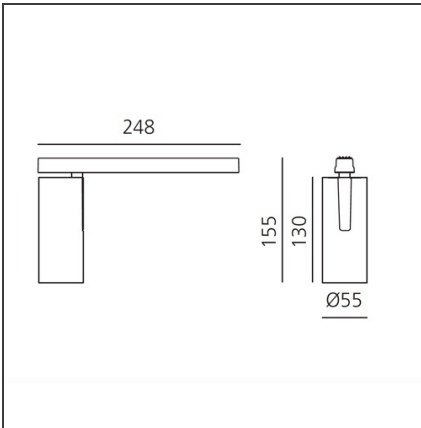

TECHNICAL DRAWINGS

FEATURES

Article Code:	AP11420	Series:	Indoor, 2018 Artemide Collection
Colour:	Brushed bronze		
Installation:	Track, Projector		
Environment:	Indoor		

DIMENSIONS

Height:	cm 15.5
Weight:	kg 0.5
Base Length:	cm 24.8
Inclination:	-90+90
Rotation:	cm 360

INCLUDED SOURCES

Category:	LED	Color temperature (K):	2700K
Number:	1	Color Tolerance:	MacAdam 3SDCM
Watt:	23W	CRI:	90
Type:	0	Service Life:	L70 (6K) 50000h

LUMINAIRE

Watt:	23W	Delivered lumens output (lm):	1093lm
		CCT:	2700K
		CRI:	90
		Dimmable Typology:	Dali

Notes

For operation use only Artemide Power Supply kit.