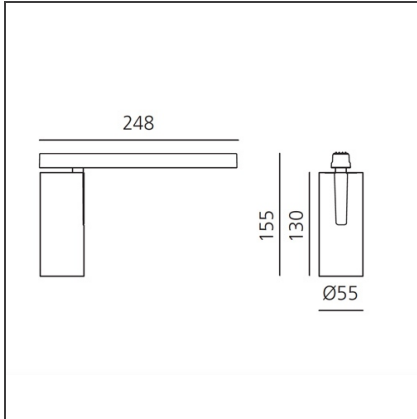

Vector Magnetic 55 - 26W 32° 4000K DALI White

IP20   Dimmerable: 

DESIGN BY

Carlotta de Bevilacqua

DESCRIPTION

Two sizes with three different beam angles each (spot, flood, wide flood) obtained by means of refractive or hybrid optical units. Junction arm integrated in the spotlight's body to keep the barycentre aligned with the track and prevent any imbalance in possible suspension versions of the track. The junction allows 360° rotation and 90° tilting for maximum emission adjustment freedom.

TECHNICAL DRAWINGS

FEATURES

Article Code:	AP15301	Series:	Indoor, 2018 Artemide Collection
Colour:	White		
Installation:	Projector, Track		
Environment:	Indoor		

DIMENSIONS

Height:	cm 15.5
Base Length:	cm 24.8
Inclination:	-90+90
Rotation:	cm 360

Adjustable
dowsers - Vector
55
AP91500