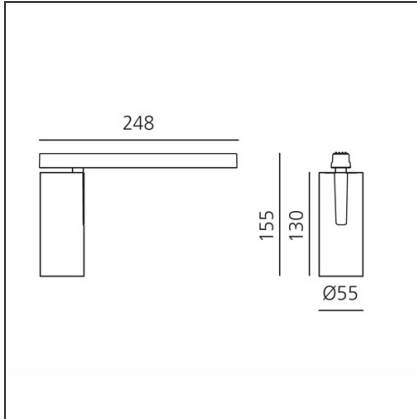

Vector Magnetic 55 - 26W 32° 4000K DALI Brushed bronze

IP20   Dimmerable: 

DESIGN BY

Carlotta de Bevilacqua

DESCRIPTION

Two sizes with three different beam angles each (spot, flood, wide flood) obtained by means of refractive or hybrid optical units. Junction arm integrated in the spotlight's body to keep the barycentre aligned with the track and prevent any imbalance in possible suspension versions of the track. The junction allows 360° rotation and 90° tilting for maximum emission adjustment freedom.

TECHNICAL DRAWINGS

FEATURES

Article Code:	AP15320	Series:	Indoor, 2018
Colour:	Brushed bronze		Artemide Collection
Installation:	Projector, Track		
Environment:	Indoor		

DIMENSIONS

Height:	cm 15.5
Weight:	kg 0.5
Base Length:	cm 24.8
Inclination:	-90+90
Rotation:	cm 360

Adjustable
dowsers - Vector
55
AP91500