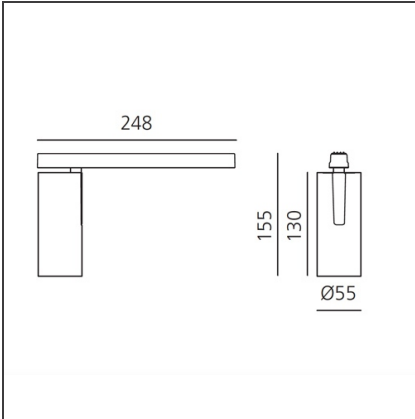

TECHNICAL DRAWINGS

FEATURES

Article Code:	AP10315	Series:	Indoor, 2018
Colour:	Brushed silver		Artemide Collection
Installation:	Projector, Track		
Environment:	Indoor		

DIMENSIONS

Height:	cm 15.5
Weight:	kg 0.5
Base Length:	cm 24.8
Inclination:	-90+90
Rotation:	cm 360

INCLUDED SOURCES

Category:	LED	Color temperature (K):	3000K
Number:	1	Color Tolerance:	MacAdam 3SDCM
Watt:	26W	CRI:	90
Type:	0	Service Life:	L70 (6K) 50000h

LUMINAIRE

Watt:	26W	Delivered lumens output (lm):	1596lm
		CCT:	3000K
		Efficiency:	68%
		Efficacy:	61.41lm/W
		CRI:	90
		Dimmable Typology:	Dali

Notes

For operation use only Artemide Power Supply kit.