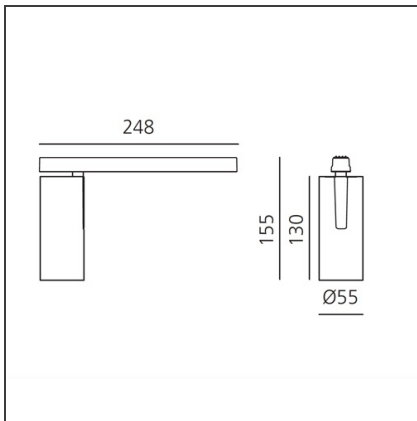

Vector Magnetic 55 - 26W 32° 3000K DALI Black

IP20   Dimmerable: 

DESIGN BY

Carlotta de Bevilacqua

DESCRIPTION

Two sizes with three different beam angles each (spot, flood, wide flood) obtained by means of refractive or hybrid optical units. Junction arm integrated in the spotlight's body to keep the barycentre aligned with the track and prevent any imbalance in possible suspension versions of the track. The junction allows 360° rotation and 90° tilting for maximum emission adjustment freedom.

TECHNICAL DRAWINGS

FEATURES

Article Code:	AP10304	Series:	Indoor, 2018 Artemide Collection
Colour:	Black		
Installation:	Projector, Track		
Environment:	Indoor		

DIMENSIONS

Height:	cm 15.5
Weight:	kg 0.5
Base Length:	cm 24.8
Inclination:	-90+90
Rotation:	cm 360

Adjustable
dowsers - Vector
55
AP91500