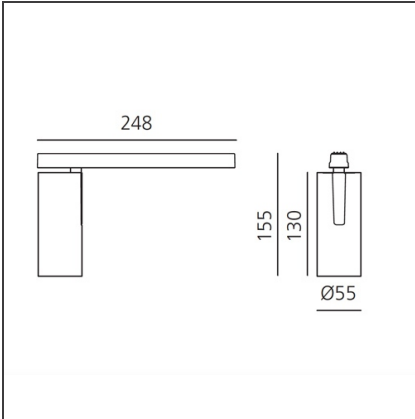

TECHNICAL DRAWINGS

FEATURES

Article Code:	AP11318	Series:	Indoor, 2018
Colour:	Brushed copper		Artemide Collection
Installation:	Projector, Track		
Environment:	Indoor		

DIMENSIONS

Height:	cm 15.5
Base Length:	cm 24.8
Inclination:	-90+90
Rotation:	cm 360

INCLUDED SOURCES

Category:	LED	Color temperature (K):	2700K
Number:	1	Color Tolerance:	MacAdam 3SDCM
Watt:	26W	CRI:	90
Type:	0	Service Life:	L70 (6K) 50000h

LUMINAIRE

Watt:	26W	Delivered lumens output (lm):	1534lm
		CCT:	2700K
		Efficiency:	68%
		Efficacy:	59.00lm/W
		CRI:	90
		Dimmable Typology:	Dali

Notes

For operation use only Artemide Power Supply kit.