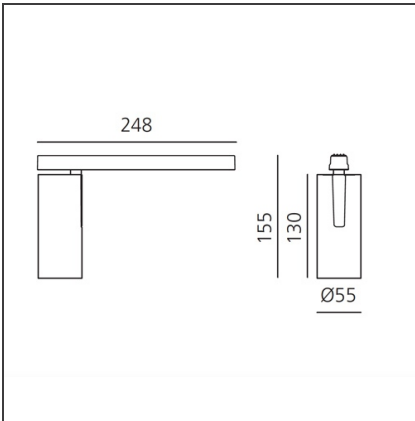

Vector Magnetic 55 - 26W 22° 4000K DALI Brushed bronze

IP20   Dimmerable: 

DESIGN BY

Carlotta de Bevilacqua

DESCRIPTION

Two sizes with three different beam angles each (spot, flood, wide flood) obtained by means of refractive or hybrid optical units. Junction arm integrated in the spotlight's body to keep the barycentre aligned with the track and prevent any imbalance in possible suspension versions of the track. The junction allows 360° rotation and 90° tilting for maximum emission adjustment freedom.

TECHNICAL DRAWINGS

FEATURES

Article Code:	AP15220	Series:	Indoor, 2018 Artemide Collection
Colour:	Brushed bronze		
Installation:	Projector, Track		
Environment:	Indoor		

DIMENSIONS

Height:	cm 15.5
Weight:	kg 0.5
Base Length:	cm 24.8
Inclination:	-90+90
Rotation:	cm 360

Adjustable
dowsers - Vector
55
AP91500