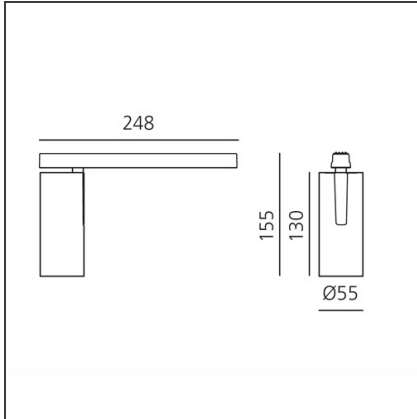

Vector Magnetic 55 - 26W 22° 3000K DALI Brushed silver

IP20   Dimmerable: 

DESIGN BY

Carlotta de Bevilacqua

DESCRIPTION

Two sizes with three different beam angles each (spot, flood, wide flood) obtained by means of refractive or hybrid optical units. Junction arm integrated in the spotlight's body to keep the barycentre aligned with the track and prevent any imbalance in possible suspension versions of the track. The junction allows 360° rotation and 90° tilting for maximum emission adjustment freedom.

TECHNICAL DRAWINGS

FEATURES

Article Code:	AP10215	Series:	Indoor, 2018 Artemide Collection
Colour:	Brushed silver		
Installation:	Projector, Track		
Environment:	Indoor		

DIMENSIONS

Height:	cm 15.5
Weight:	kg 0.5
Base Length:	cm 24.8
Inclination:	-90+90
Rotation:	cm 360

Adjustable
dowsers - Vector
55
AP91500