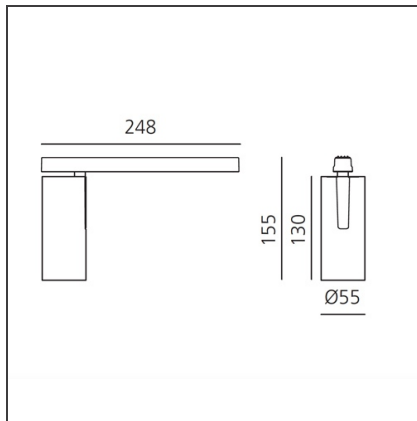

Vector Magnetic 55 - 26W 22° 3000K DALI Brushed copper

IP20   Dimmerable: +  -

DESIGN BY

Carlotta de Bevilacqua

DESCRIPTION

Two sizes with three different beam angles each (spot, flood, wide flood) obtained by means of refractive or hybrid optical units. Junction arm integrated in the spotlight's body to keep the barycentre aligned with the track and prevent any imbalance in possible suspension versions of the track. The junction allows 360° rotation and 90° tilting for maximum emission adjustment freedom.

TECHNICAL DRAWINGS

FEATURES

Article Code:	AP10218	Series:	Indoor, 2018
Colour:	Brushed copper		Artemide Collection
Installation:	Projector, Track		
Environment:	Indoor		

DIMENSIONS

Height:	cm 15.5
Base Length:	cm 24.8
Inclination:	-90+90
Rotation:	cm 360

Adjustable
dowsers - Vector
55
AP91500