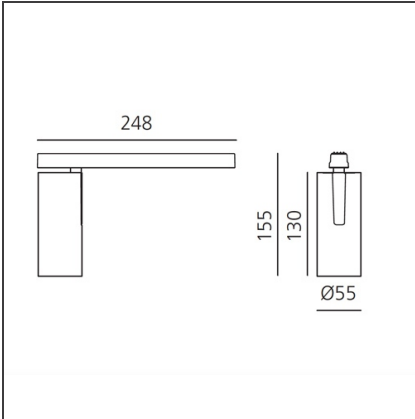

Vector Magnetic 55 - 26W 22° 3000K DALI Brushed bronze

IP20   Dimmerable: 

DESIGN BY

Carlotta de Bevilacqua

DESCRIPTION

Two sizes with three different beam angles each (spot, flood, wide flood) obtained by means of refractive or hybrid optical units. Junction arm integrated in the spotlight's body to keep the barycentre aligned with the track and prevent any imbalance in possible suspension versions of the track. The junction allows 360° rotation and 90° tilting for maximum emission adjustment freedom.

TECHNICAL DRAWINGS

FEATURES

Article Code:	AP10220	Series:	Indoor, 2018 Artemide Collection
Colour:	Brushed bronze		
Installation:	Projector, Track		
Environment:	Indoor		

DIMENSIONS

Height:	cm 15.5
Weight:	kg 0.5
Base Length:	cm 24.8
Inclination:	-90+90
Rotation:	cm 360

Adjustable
dowsers - Vector
55
AP91500