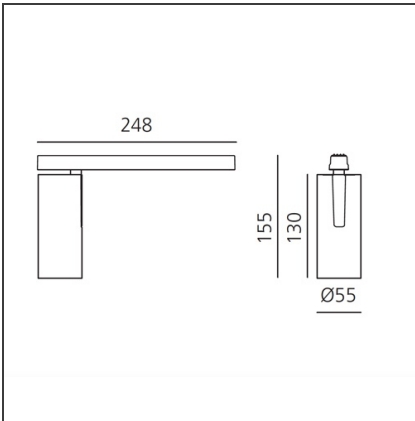

Vector Magnetic 55 - 26W 22° 2700K DALI Brushed bronze

IP20   Dimmerable:  -

DESIGN BY

Carlotta de Bevilacqua

DESCRIPTION

Two sizes with three different beam angles each (spot, flood, wide flood) obtained by means of refractive or hybrid optical units. Junction arm integrated in the spotlight's body to keep the barycentre aligned with the track and prevent any imbalance in possible suspension versions of the track. The junction allows 360° rotation and 90° tilting for maximum emission adjustment freedom.

TECHNICAL DRAWINGS

FEATURES

Article Code:	AP11220	Series:	Indoor, 2018 Artemide Collection
Colour:	Brushed bronze		
Installation:	Projector, Track		
Environment:	Indoor		

DIMENSIONS

Height:	cm 15.5
Base Length:	cm 24.8
Inclination:	-90+90
Rotation:	cm 360

Adjustable
dowsers - Vector
55
AP91500