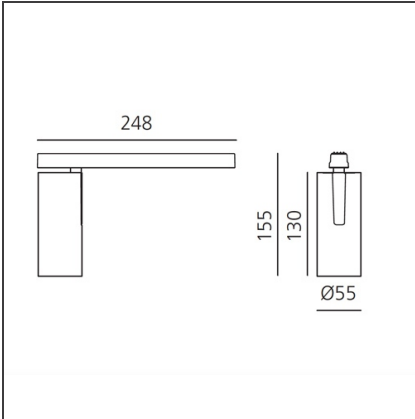

Vector Magnetic 55 - 26W 16° 4000K DALI Brushed bronze

IP20   Dimmerable: 

DESIGN BY

Carlotta de Bevilacqua

DESCRIPTION

Two sizes with three different beam angles each (spot, flood, wide flood) obtained by means of refractive or hybrid optical units. Junction arm integrated in the spotlight's body to keep the barycentre aligned with the track and prevent any imbalance in possible suspension versions of the track. The junction allows 360° rotation and 90° tilting for maximum emission adjustment freedom.

TECHNICAL DRAWINGS

FEATURES

Article Code:	AP15120	Series:	Indoor, 2018 Artemide Collection
Colour:	Brushed bronze		
Installation:	Projector, Track		
Environment:	Indoor		

DIMENSIONS

Height:	cm 15.5
Weight:	kg 0.5
Base Length:	cm 24.8
Inclination:	-90+90
Rotation:	cm 360

Adjustable
dowsers - Vector
55
AP91500