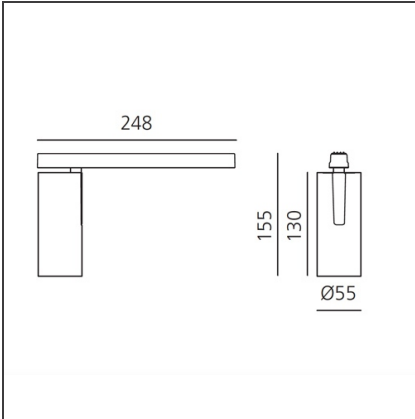

Vector Magnetic 55 - 26W 16° 3000K DALI Brushed copper

IP20   Dimmerable:  -

DESIGN BY

Carlotta de Bevilacqua

DESCRIPTION

Two sizes with three different beam angles each (spot, flood, wide flood) obtained by means of refractive or hybrid optical units. Junction arm integrated in the spotlight's body to keep the barycentre aligned with the track and prevent any imbalance in possible suspension versions of the track. The junction allows 360° rotation and 90° tilting for maximum emission adjustment freedom.

TECHNICAL DRAWINGS

FEATURES

Article Code:	AP10118	Series:	Indoor, 2018
Colour:	Brushed copper		Artemide Collection
Installation:	Projector, Track		
Environment:	Indoor		

DIMENSIONS

Height:	cm 15.5
Weight:	kg 0.5
Base Length:	cm 24.8
Inclination:	-90+90
Rotation:	cm 360

Adjustable
dowsers - Vector
55
AP91500