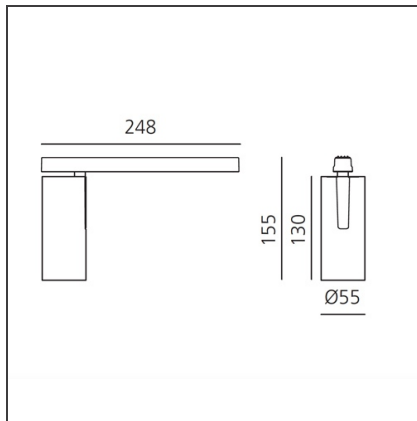

TECHNICAL DRAWINGS

FEATURES

Article Code:	AP10120	Series:	Indoor, 2018 Artemide Collection
Colour:	Brushed bronze		
Installation:	Projector, Track		
Environment:	Indoor		

DIMENSIONS

Height:	cm 15.5
Base Length:	cm 24.8
Inclination:	-90+90
Rotation:	cm 360

INCLUDED SOURCES

Category:	LED	Color temperature (K):	3000K
Number:	1	Color Tolerance:	MacAdam 3SDCM
Watt:	26W	CRI:	90
Type:	0	Service Life:	L70 (6K) 50000h

LUMINAIRE

Watt:	26W	Delivered lumens output (lm):	1492lm
		CCT:	3000K
		Efficiency:	64%
		Efficacy:	57.40lm/W
		CRI:	90
		Dimmable Typology:	Dali

Notes

For operation use only Artemide Power Supply kit.