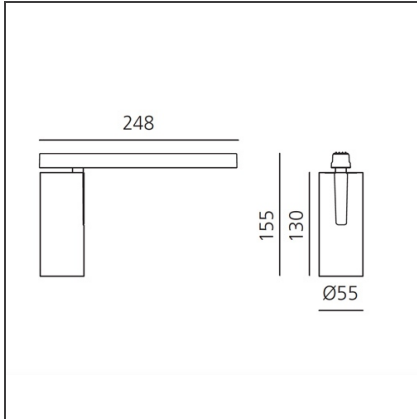

Vector Magnetic 55 - 26W 16° 2700K DALI Black

IP20   Dimmerable: 

DESIGN BY

Carlotta de Bevilacqua

DESCRIPTION

Two sizes with three different beam angles each (spot, flood, wide flood) obtained by means of refractive or hybrid optical units. Junction arm integrated in the spotlight's body to keep the barycentre aligned with the track and prevent any imbalance in possible suspension versions of the track. The junction allows 360° rotation and 90° tilting for maximum emission adjustment freedom.

TECHNICAL DRAWINGS

FEATURES

Article Code:	AP11104	Series:	Indoor, 2018
Colour:	Black		Artemide Collection
Installation:	Projector, Track		
Environment:	Indoor		

DIMENSIONS

Height:	cm 15.5
Weight:	kg 0.5
Base Length:	cm 24.8
Inclination:	-90+90
Rotation:	cm 360

Adjustable
dowsers - Vector
55
AP91500