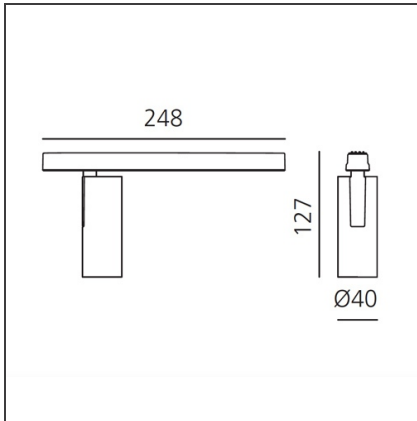

Vector Magnetic 40 - 10W 28° 3000K DALI Brushed silver

IP20   Dimmerable: +  -

DESIGN BY

Carlotta de Bevilacqua

DESCRIPTION

Two sizes with three different beam angles each (spot, flood, wide flood) obtained by means of refractive or hybrid optical units. Junction arm integrated in the spotlight's body to keep the barycentre aligned with the track and prevent any imbalance in possible suspension versions of the track. The junction allows 360° rotation and 90° tilting for maximum emission adjustment freedom.

TECHNICAL DRAWINGS

FEATURES

Article Code:	AP00315	Series:	Indoor, 2018
Colour:	Brushed silver		Artemide Collection
Installation:	Projector, Track		
Environment:	Indoor		

DIMENSIONS

Height:	cm 12.7
Base Length:	cm 24.8
Inclination:	-90+90
Rotation:	cm 360